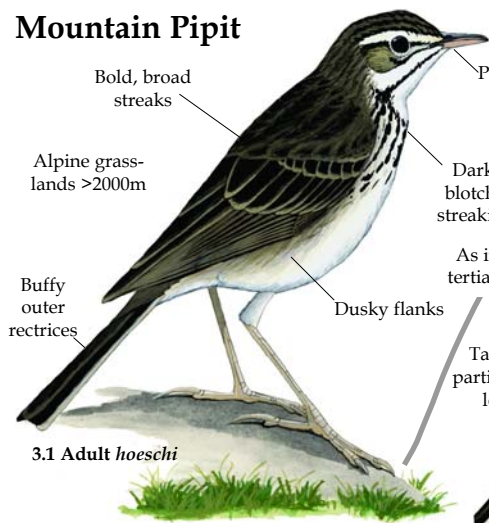

Mountain Pipit

3.1 Adult *hoeschi*

Larger and heavier than African Pipit

African Pipit

3.2 Adult *rufuloides*

3.3 Adult *bocagii*

3.4 Adult *lichenya*

Small and elongated. Lightly built