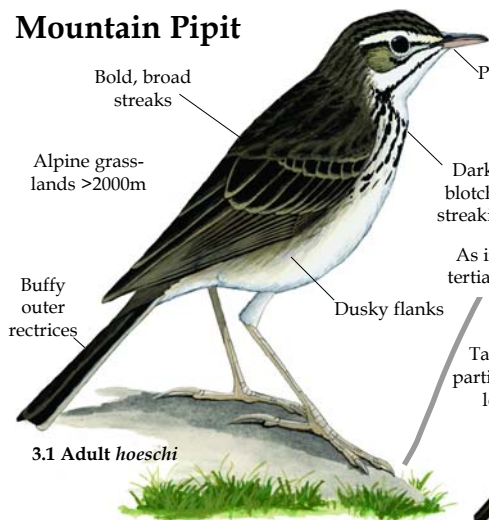

Mountain Pipit

3.1 Adult *hoeschi*

Larger and heavier than African Pipit

African Pipit

3.2 Adult *rufuloides*

3.3 Adult *bocagii*

3.4 Adult *lichenya*

Small and elongated. Lightly built